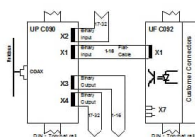

PRODUCT-DETAILS

HIEE300910R0001

UF C092 BE01:Binary Input

General Information

Product ID	HIEE300910R0001
ABB Type Designation	-
Catalog Description	UF C092 BE01:Binary Input
Long Description	UF C092 BE01:Binary Input

Additional Information

ABB Type Designation	-
Country of Origin	Switzerland (CH)
Customs Tariff Number	85371092
Gross Weight	1.1 kg
Invoice Description	UF C092 BE01:Binary Input
Made To Order	No
Minimum Order Quantity	1 piece
Order Multiple	1 piece
Package Level 1 Gross Weight	1.1 kg
Package Level 1 Units	1 piece
Part Type	New
Product Name	-
Product Net Height	380 mm
Product Net Length	130 mm
Product Net Weight	1 kg
Product Net Width	60 mm